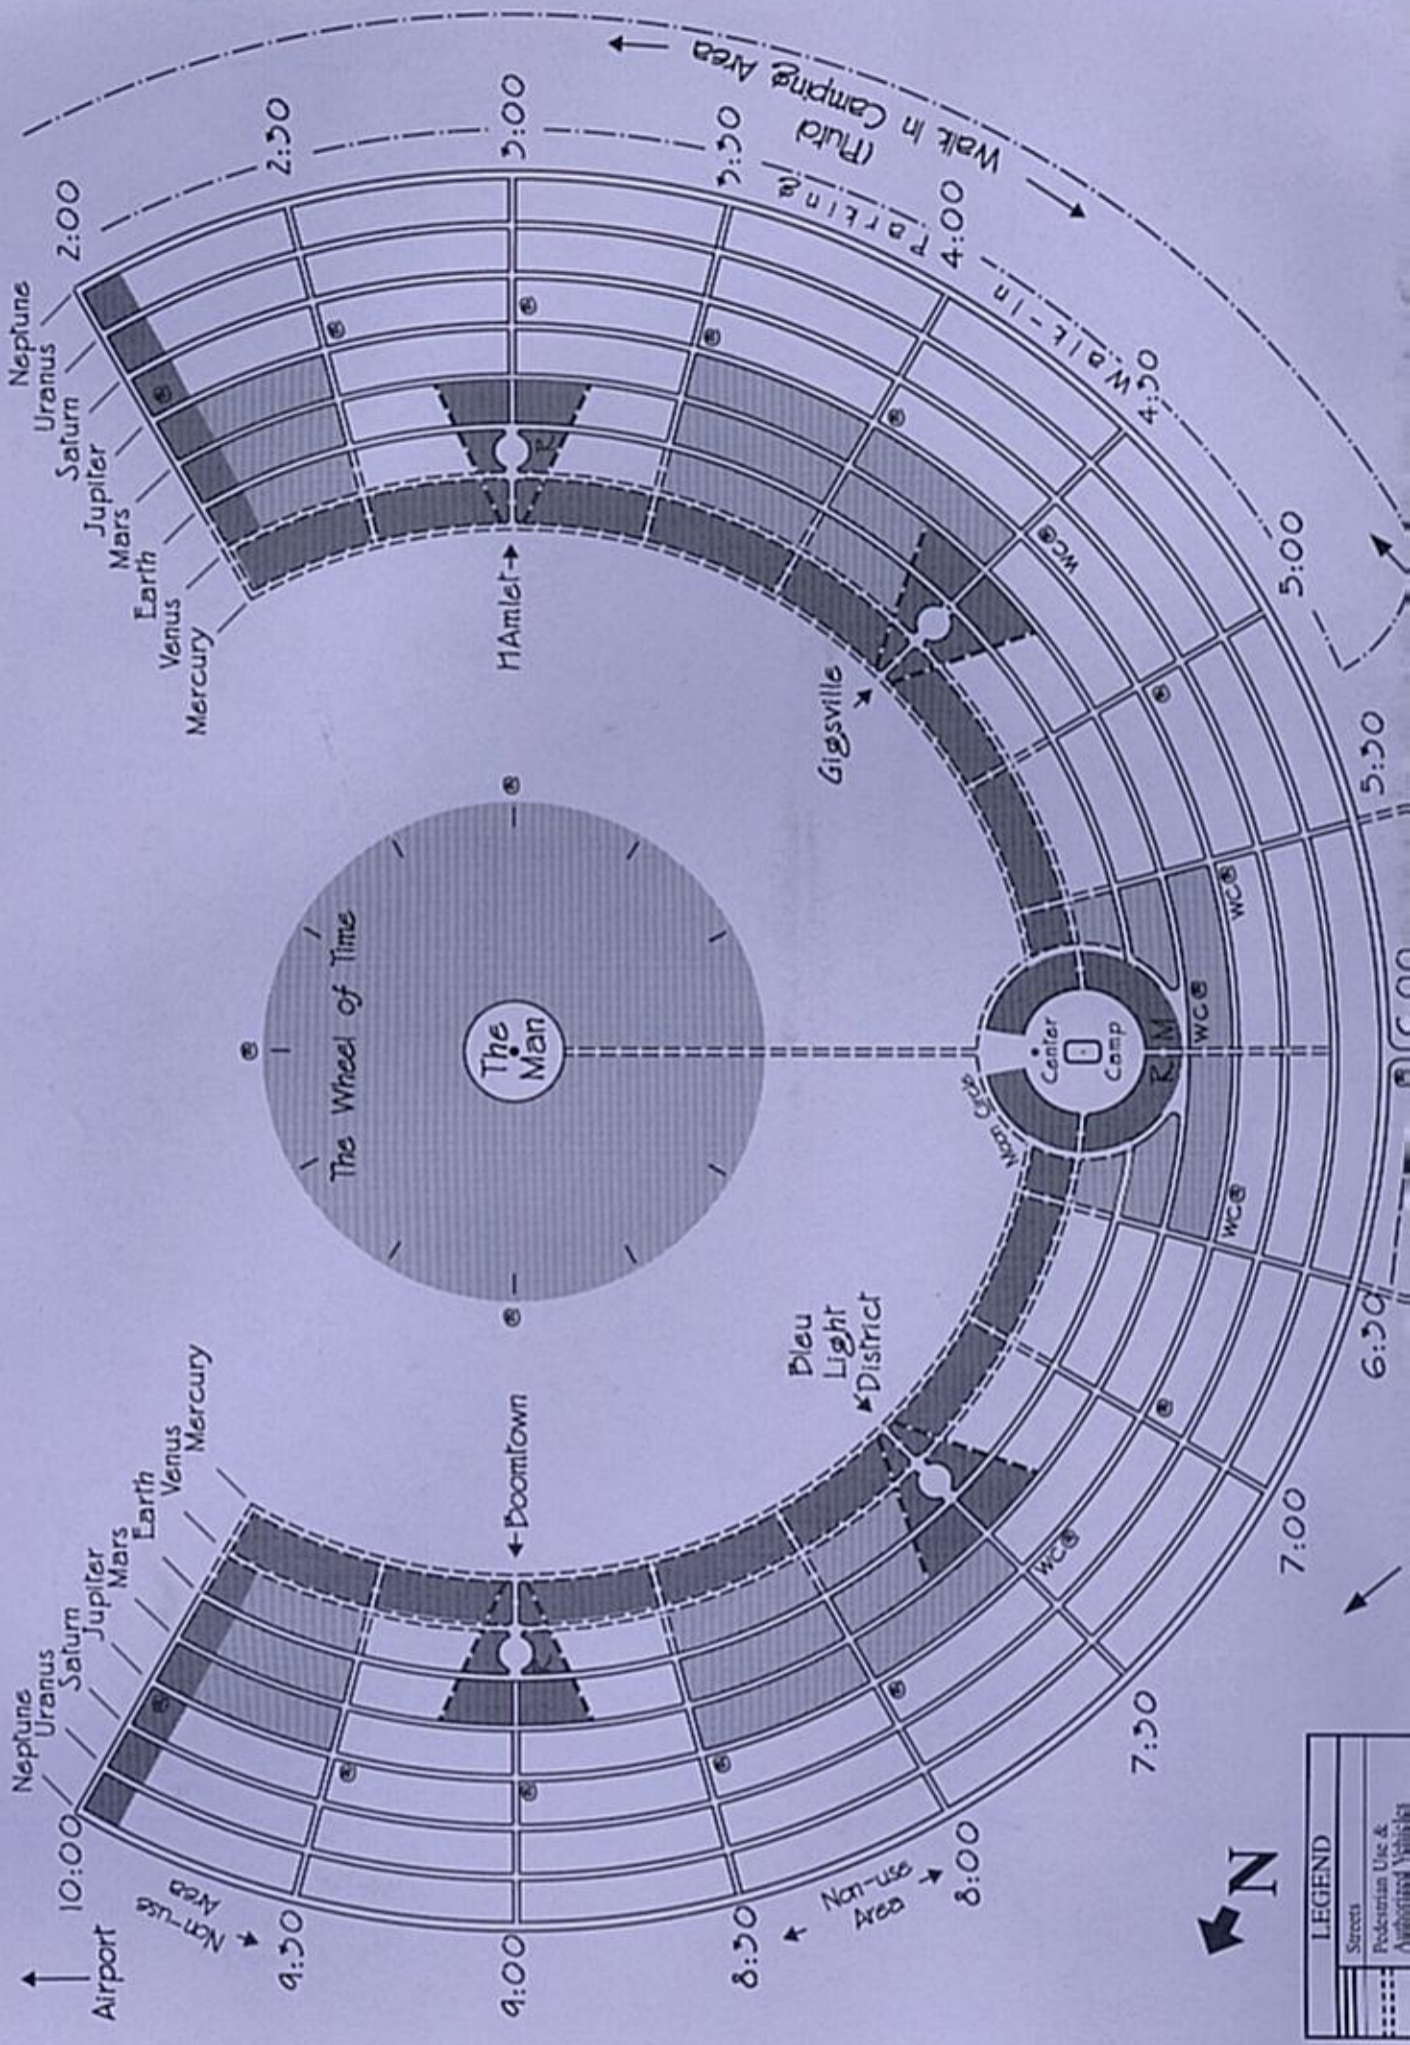

Black Rock City 1999

LEGEND

	Streets
	Prohibited Use & Authorized Vehicle
	Non-use Area